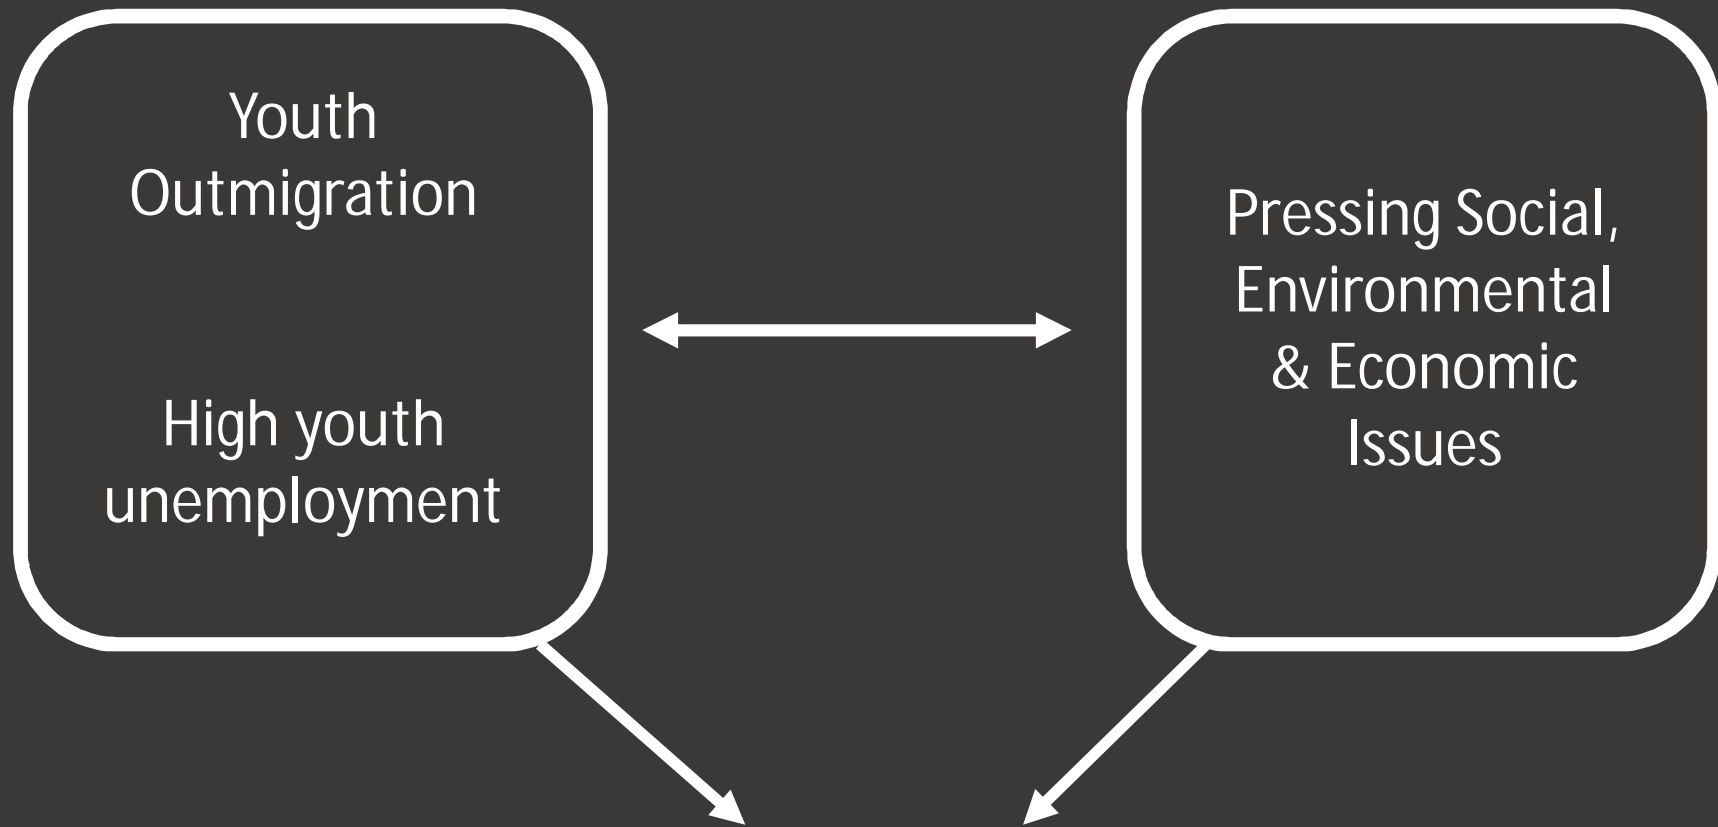

Social Innovation Hub

Sault Ste. Marie

Social Innovation

- ✓ Create meaningful employment for young people
- Address Sault Ste. Marie's social, environmental & economic issues
- = IMPACT

What is Social Innovation?

Social Innovation is a novel solution to a present social, economic, or environmental problem that is more effective, efficient, sustainable, or just than present solutions.

What describes a social innovator?

Social innovators have a passion for change, a tolerance for risk, an appreciation for collaboration, an interest in learning and a desire for action.

Project

**Non-profit
organization**

**Social
Enterprise**